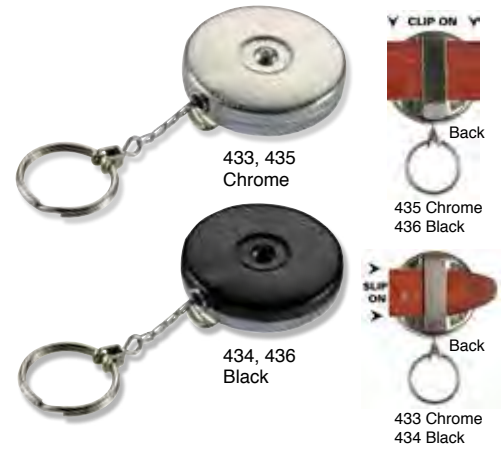

Key Bak®

- High-quality key reel with 24" retractable pull made of flat, linked steel chain
- "The Original" Key Bak®, since 1949 • Clip on belt or slip through belt versions available for added security • Extremely durable • Ideal for security personnel, custodial staff and those who use keys frequently • Available in textured chrome finish or black finish
- Includes a Lifetime Service Policy (refer to packaging or call Lucky Line for details)
- No. 433 & No. 434 models fit 2" width belt • No. 435 & No. 436 models have a 2" long clip
- Stainless steel chain • Holds approximately 15 keys • Supplied with 1-1/8" split key ring

RETAIL PACK

Item No.	Package	Order Multiple	Case Pack
Clip On			
43501	1/cd., Chrome	5 Cards	25 Cards
43601	1/cd., Black	5 Cards	25 Cards
43506	6/cd., Chrome	1 Card	6 Cards
43606	6/cd., Black	1 Card	6 Cards
43525	12/Small Jar, Chrome	1 Jar	4 Jars
Slip On			
43301	1/cd., Chrome	5 Cards	25 Cards
43401	1/cd., Black	5 Cards	25 Cards

INDUSTRIAL PACK

Clip On			
4351	1/pkg., Chrome	1 Pack	25 Packs
43575	10/pkg., Chrome	1 Pack	4 Packs
Slip On			
4331	1/pkg., Chrome	1 Pack	25 Packs

NON-PACKAGED HIGH VOLUME PRODUCT (20 piece minimum order)

Clip On	
00435	Key Bak®, Clip on, Chrome
00436	Key Bak®, Clip on, Black
Slip On	
00433	Key Bak®, Slip on, Chrome
00434	Key Bak®, Slip on, Black

Size: 2" dia.

Load:
15 Keys or 8-10 oz.

Colors:

Packaging Options:

Spinner Key Bak®

- Heavy-duty key reel with unique full 360° rotation; reduces wear on chain • Use on left or right side with ease • 24" flat, linked steel chain • Includes a Lifetime Service Policy (refer to packaging or call Lucky Line for details) • Has a 2" long clip • Supplied with 1-1/8" nickel-plated split key ring • Can special order with black case or 48" chain

RETAIL PACK

Item No.	Package	Order Multiple	Case Pack
43551	1/cd., Clip on, Chrome	5 Cards	25 Cards